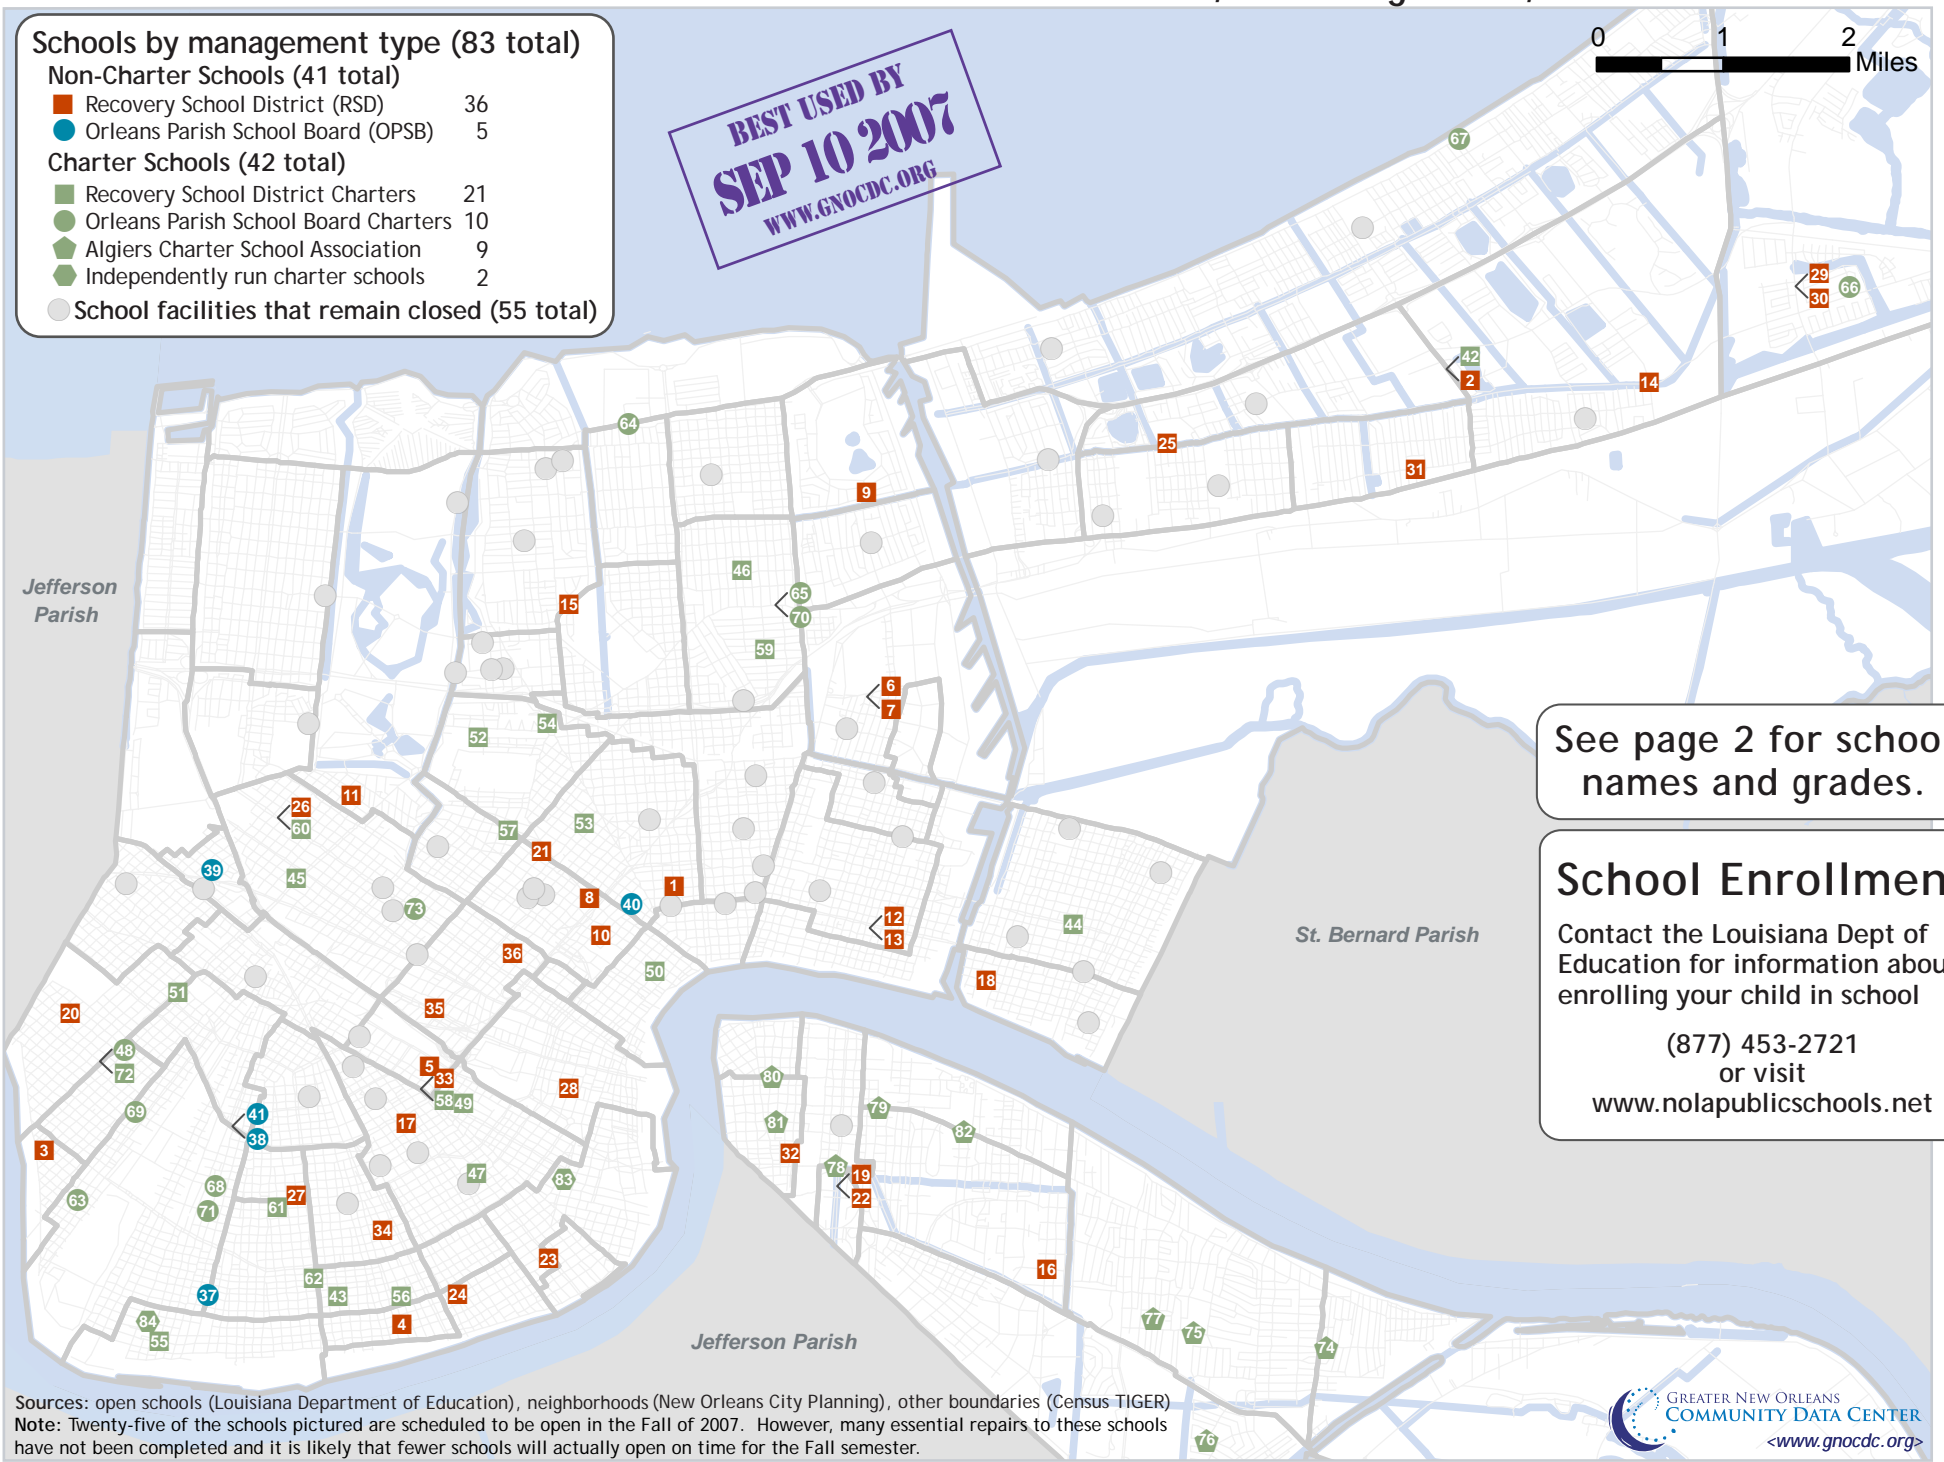

Planned Locations of Public Schools in New Orleans for Fall 2007, as of August 27, 2007

Schools by management type (83 total)

Non-Charter Schools (41 total)

- Recovery School District (RSD) 36
- Orleans Parish School Board (OPSB) 5

Charter Schools (42 total)

- Recovery School District Charters 21
- Orleans Parish School Board Charters 10
- ▲ Algiers Charter School Association 9
- Independently run charter schools 2

● School facilities that remain closed (55 total)

BEST USED BY
SEP 10 2007
WWW.GNOCDC.ORG

See page 2 for school names and grades.

School Enrollment
Contact the Louisiana Dept of Education for information about enrolling your child in school
(877) 453-2721
or visit
www.nolapublicschools.net

Sources: open schools (Louisiana Department of Education), neighborhoods (New Orleans City Planning), other boundaries (Census TIGER)
Note: Twenty-five of the schools pictured are scheduled to be open in the Fall of 2007. However, many essential repairs to these schools have not been completed and it is likely that fewer schools will actually open on time for the Fall semester.